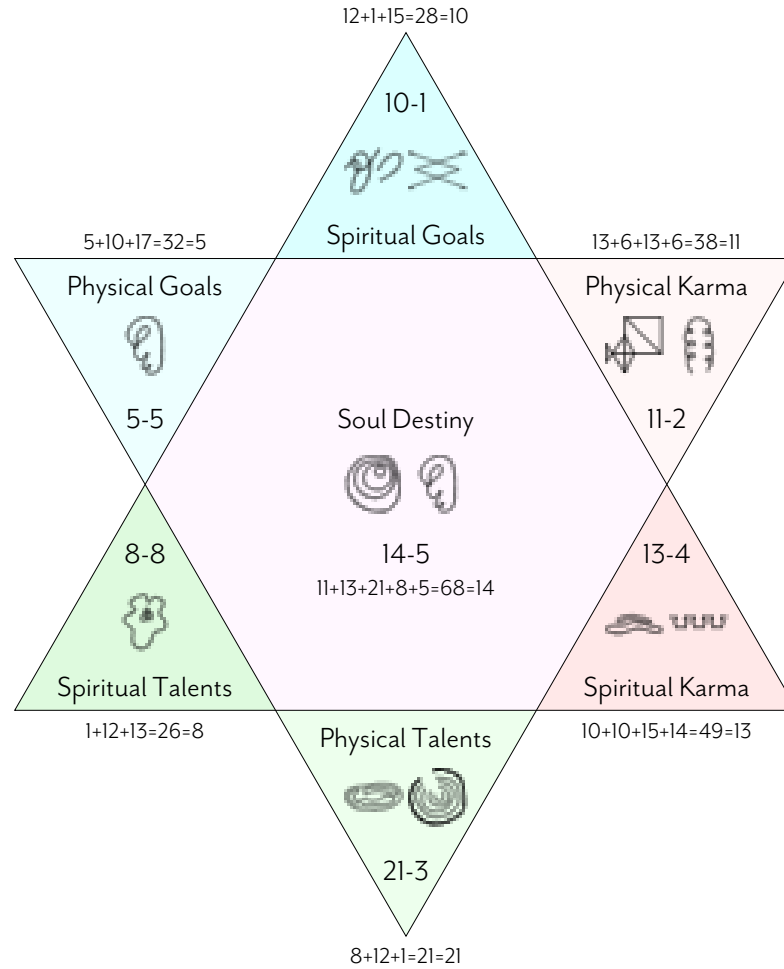

Would you like to go deeper?

Click below or scan the QR Code to find out more about:

[Your own Birth Reading Report](#)

[Live sessions with a practitioner](#)

Michael William Sampson

FULL BIRTH READING (COMPLETE)

YOUR BIRTH CHART

M-I-CH-A-E-L-W-I-L-L-I-A-M-S-A-M-P-S-O-N
13-10-8-1-5-12-6-10-12-12-10-1-13-15-1-13-17-15-6-14

Would you like to go deeper?

Click below or scan the QR Code to find out more about:

[Your own Birth Reading Report](#)