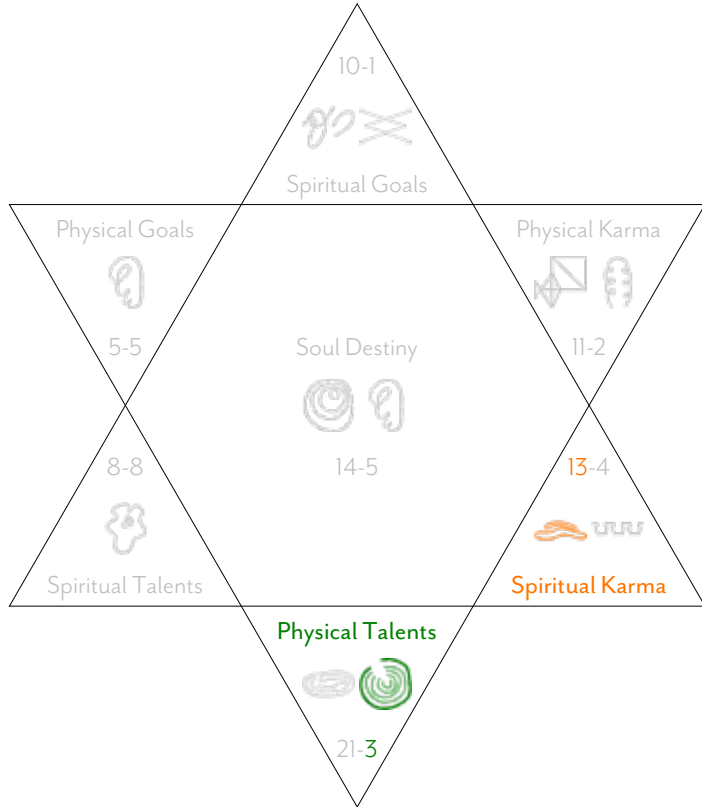

If you have Double Numbers that are in talents, then that energy is highly emphasised as an attribute.

Michael William Sampson

FULL BIRTH READING (COMPLETE)

MASTER NUMBERS

M-I-CH-A-E-L-W-I-L-L-I-A-M-S-A-M-P-S-O-N