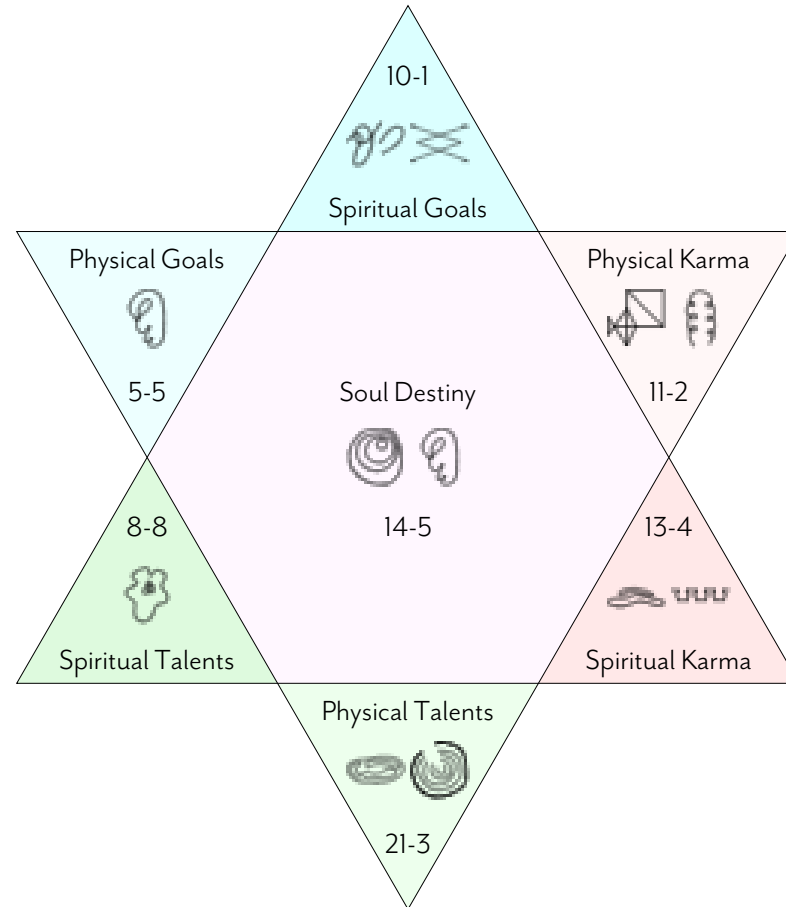

Below we have included your Birth Chart without calculations to help you focus on the numbers and symbols followed by the Summary interpretations and recommendations.

Would you like to go deeper?

Click below or scan the QR Code to find out more about:

[Your own Birth Reading Report](#)

[Live sessions with a practitioner](#)

Michael William Sampson

FULL BIRTH READING (COMPLETE)

YOUR BIRTH CHART

M-I-C-H-A-E-L-W-I-L-L-I-A-M-S-A-M-P-S-O-N

Would you like to go deeper?