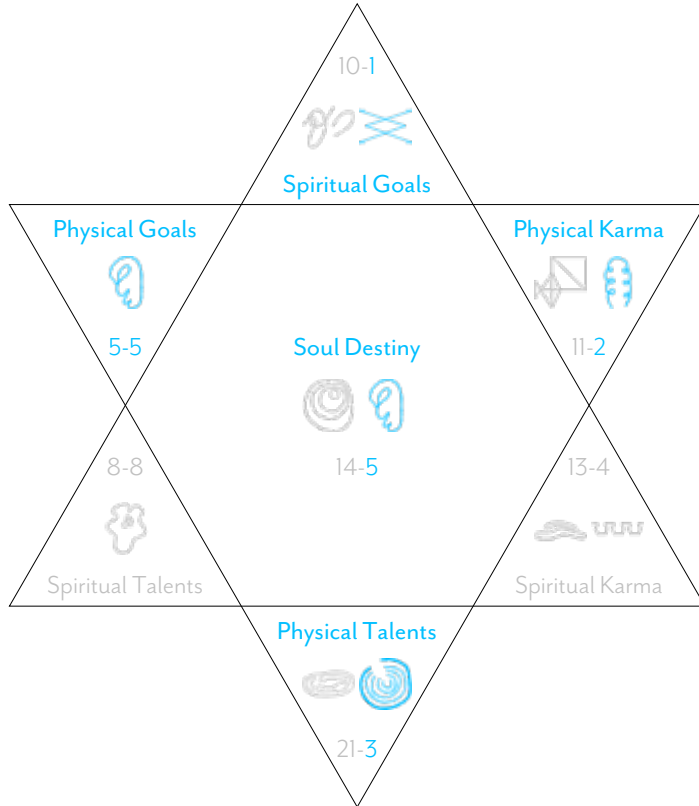

Michael William Sampson

FULL BIRTH READING (COMPLETE)

COMMUNICATION VIBRATION PROFILE

M-I-C-H-A-E-L-W-I-L-L-I-A-M-S-A-M-P-S-O-N

Number Categories: [Communication](#)

Communication Vibration Numbers: 1, 2, 3, 5

COMMUNICATION VIBRATION PROFILE

This shows you the communications numbers in your chart which you are to use to communicate your soul's Gift of Service to the World. Any blockages to their full expression such as unworthiness to receive or be loved or persecution for speaking your truth need to be cleared in order to fully activate these.