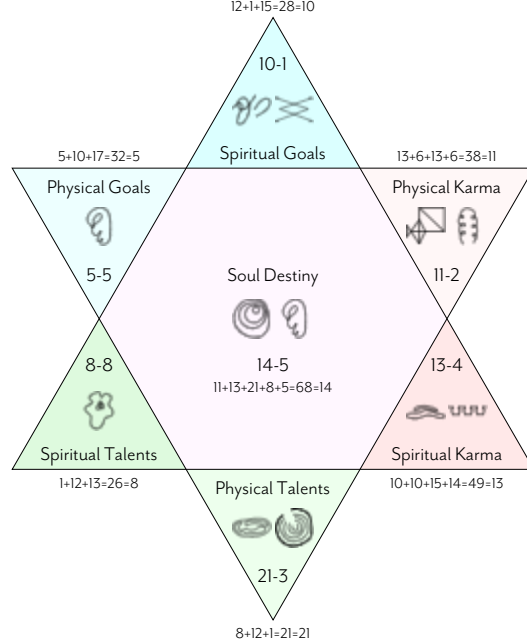

Michael William Sampson

FULL BIRTH READING (COMPLETE)

A SUMMARY OF YOUR SOUL CONTRACT: WHO YOU ARE AND WHY YOU ARE HERE

YOUR BIRTH CHART

M-I-C-H-A-E-L-W-I-L-L-I-A-M-S-A-M-P-S-O-N
 13-10-8-1-5-12-6-10-12-12-10-1-13-15-1-13-17-15-6-14

EXPLANATION FOR THE COLOURS

- Physical Karma: Emotionally charged challenges to be worked through
- Physical Talents: Natural abilities that give forward motion to your life
- Physical Goals: Your aspirations for what to achieve in the world
- Spiritual Karma: Emotionally charged challenges to be worked through
- Spiritual Talents: Natural abilities that give forward motion to your life
- Spiritual Goals: Your aspirations for what to achieve in the world
- Soul Destiny: The final state of being you are to attain in this lifetime