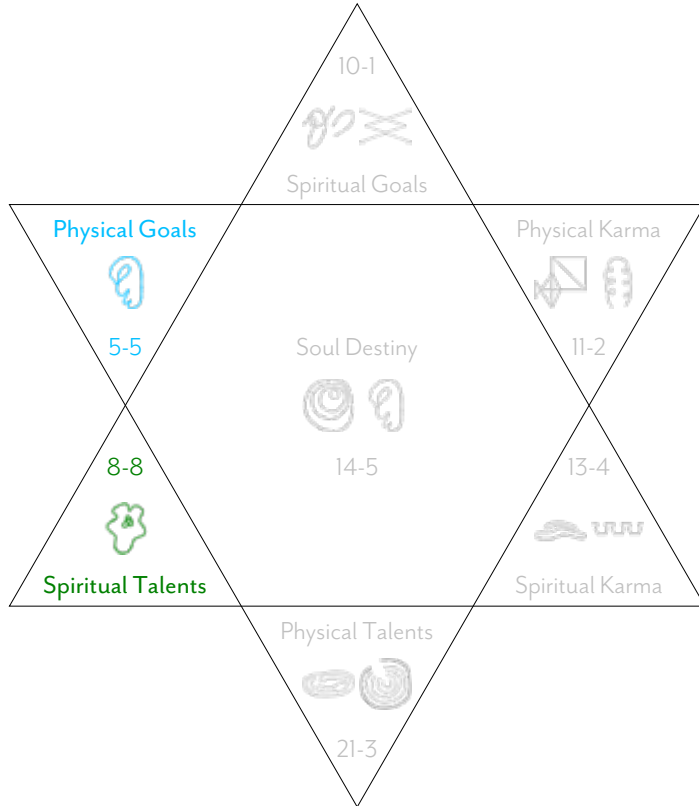

Michael William Sampson

FULL BIRTH READING (COMPLETE)

DOUBLE NUMBERS

M-I-CH-A-E-L-W-I-L-L-I-A-M-S-A-M-P-S-O-N

Aspect Types: Talents, Goals

DOUBLE NUMBERS

If you have Double Numbers, 1-1 through 9-9 in karma and to a lesser extent in goals, then you have no free will in this aspect. Your soul has chosen a specific set of energies for you to work through. Combination Numbers by comparison, e.g. 10-1 through 22-4, have a greater range of expression.

If you have Double Numbers that are in talents, then that energy is highly emphasised as an attribute.