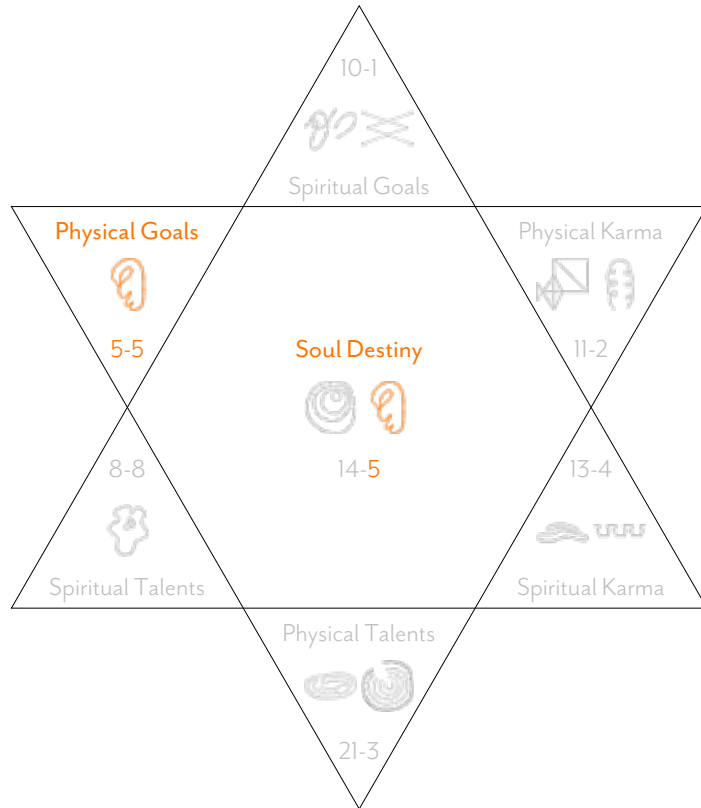

Michael William Sampson

FULL BIRTH READING (COMPLETE)

CREATIVE VIBRATION PROFILE

M-I-C-H-A-E-L-W-I-L-L-I-A-M-S-A-M-P-S-O-N

Number Categories: **Creative**

Creative Vibration Numbers: 5

CREATIVE VIBRATION PROFILE

This shows you the creative numbers in your chart which you are to use to express your soul's creativity to the world as your Gift of Service. Any blockages between the ego and the soul creativity need to be cleared in order for them to become fully activated.