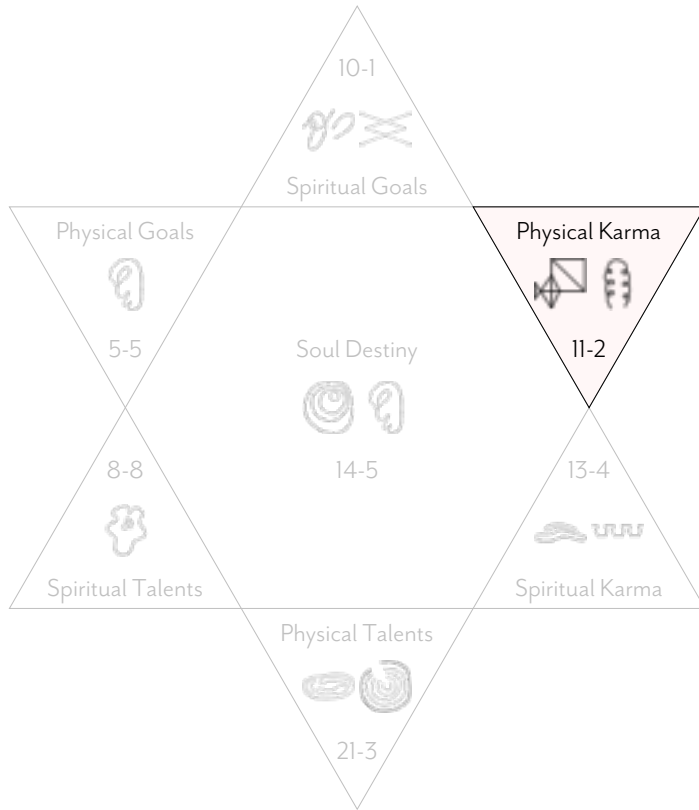

Soul Destiny 14-5 Your life purpose - the meaning of your life - why you are here

Summary: To find out who you truly are through a series of emotionally intense relationships. To open the mind to the multi dimensional nature of your existence.

So now let's continue by looking into your Physical Karma

Michael William Sampson

FULL BIRTH READING (COMPLETE)

YOUR PHYSICAL KARMA

PHYSICAL KARMA

This is a selection of unresolved past life issues the soul has brought into this lifetime to create the negative context in your life with respect to your physical outer world life.