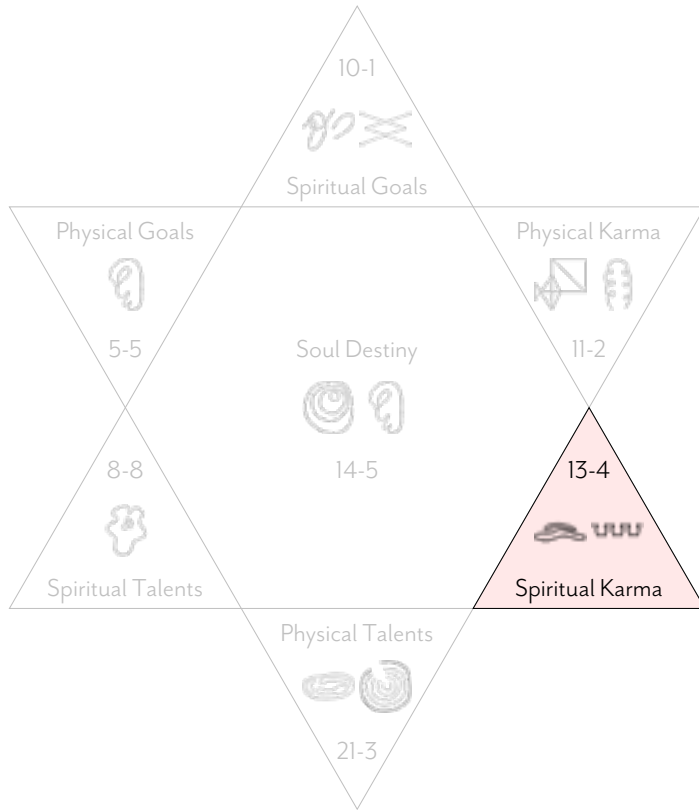

Michael William Sampson

FULL BIRTH READING (COMPLETE)

YOUR SPIRITUAL KARMA

SPIRITUAL KARMA

This is a selection of unresolved past life issues the soul has brought into this lifetime to create the negative context in your life with respect to your spiritual inner life.

If you are new to the spiritual development path, some of these issues may feel very strong emotionally. If this is the case, please note that they have only been placed in your Soul Contract by your soul for you to become conscious of them, to have the feeling experience of moving from the negative experience of them into their positive qualities, as you transmute them. These are the gifts of service you are to bring to the spiritual part of your life. For this is the spiritual growth journey the soul desires for this lifetime.

If you have been on the path for a while, some or all of these issues may no longer resonate with you as you may have worked through some or all of them already.