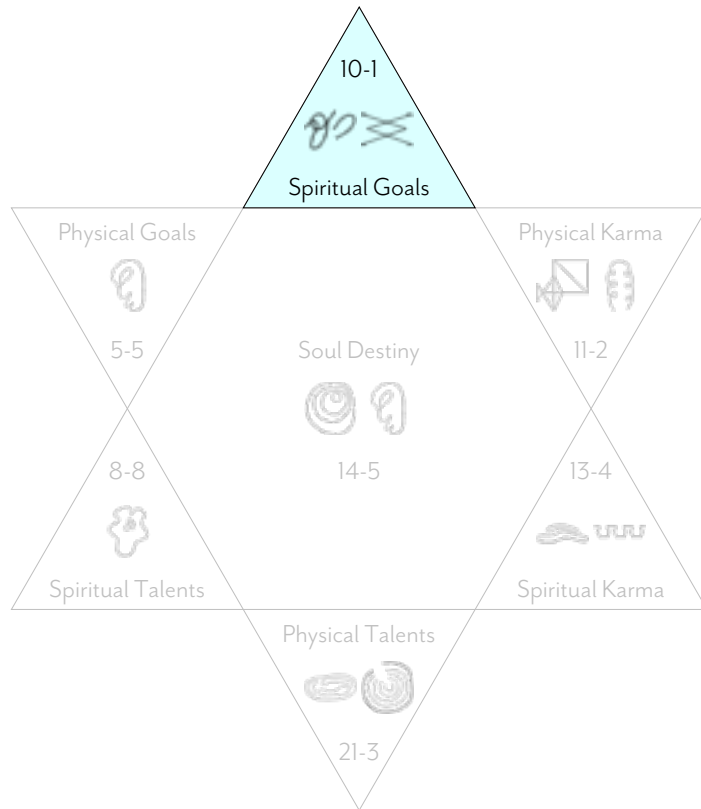

Michael William Sampson

FULL BIRTH READING (COMPLETE)

YOUR SPIRITUAL GOALS

SPIRITUAL GOALS

These are like the dreams you have for your spiritual life, the underlying drive within you that gets you out of bed in the morning - in short, what you really live for.

Would you like to go deeper?

Click below or scan the QR Code to find out more about:

[Your own Birth Reading Report](#)

[Live sessions with a practitioner](#)