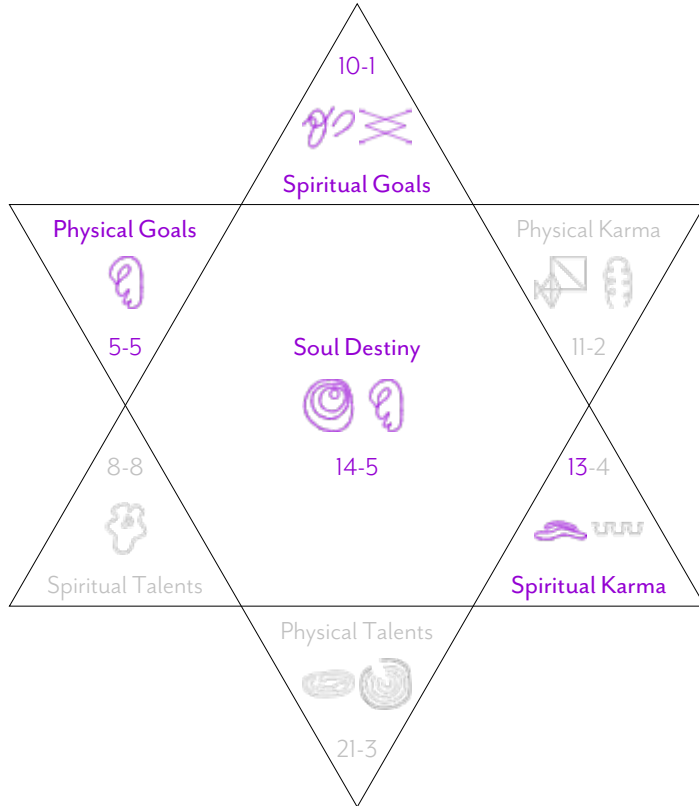

SPIRITUAL VIBRATION PROFILE

M-I-C-H-A-E-L-W-I-L-L-I-A-M-S-A-M-P-S-O-N

Number Categories: **Spiritual**

Spiritual Vibration Numbers: 1, 5, 10, 13, 14

SPIRITUAL VIBRATION PROFILE

Vibration Profiles

Each of the 22 numbers has between one and four number vibration categories associated with it. The four categories are Spiritual, Physical, Communication and Creative. They are another lens with which to view how your Soul Contract is constructed and will give you further insights into how your life is meant to unfold. If there are too many in one category, this could lead to being out of balance.