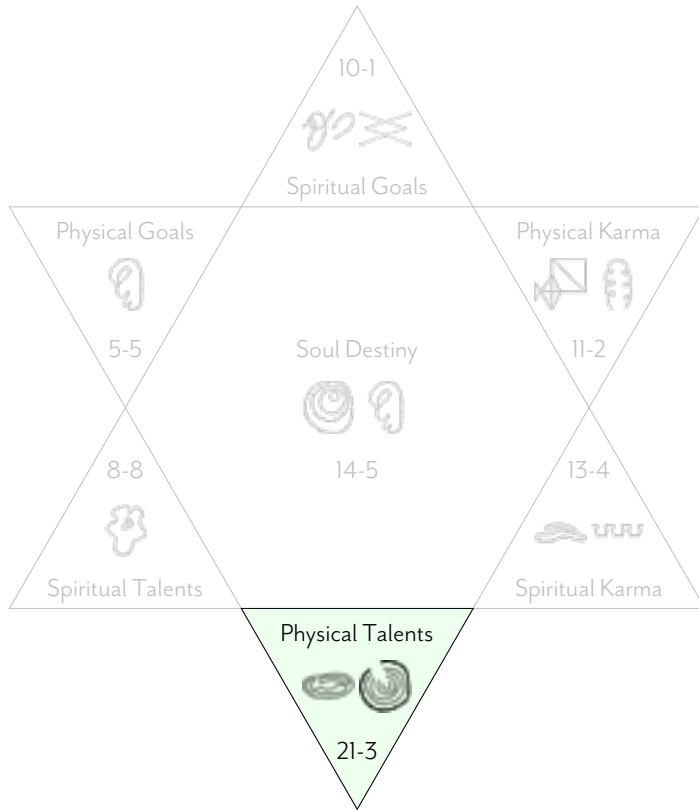

Michael William Sampson

FULL BIRTH READING (COMPLETE)

YOUR PHYSICAL TALENTS

PHYSICAL TALENTS

This is the set of latent abilities within your ego personality that are to be brought up into consciousness and honed into their full positive expression by working through the physical karmic issues that are activated from the moment you were born.

At the beginning of your lifetime you usually have a small element of the karmic aspect of a given number within them that needs to be worked through in order to start manifesting their positive qualities.

As the Physical Talent energies flow into your Physical Karmic aspect, their ability to overcome these karmic issues depends upon on their relative power and quality versus the karmic issues.

As the Physical Talents get stronger through time by working through the Physical Karmic issues, they allow you to start working towards manifesting your Physical Goals. The ability of the Physical Talents to help you manifest more of your Physical Goals depends on their relative power and quality.

This flow of energy from the Physical Talent aspect to the adjacent Physical Karma and Physical Goal aspects is called the "fulcrum of the talents".