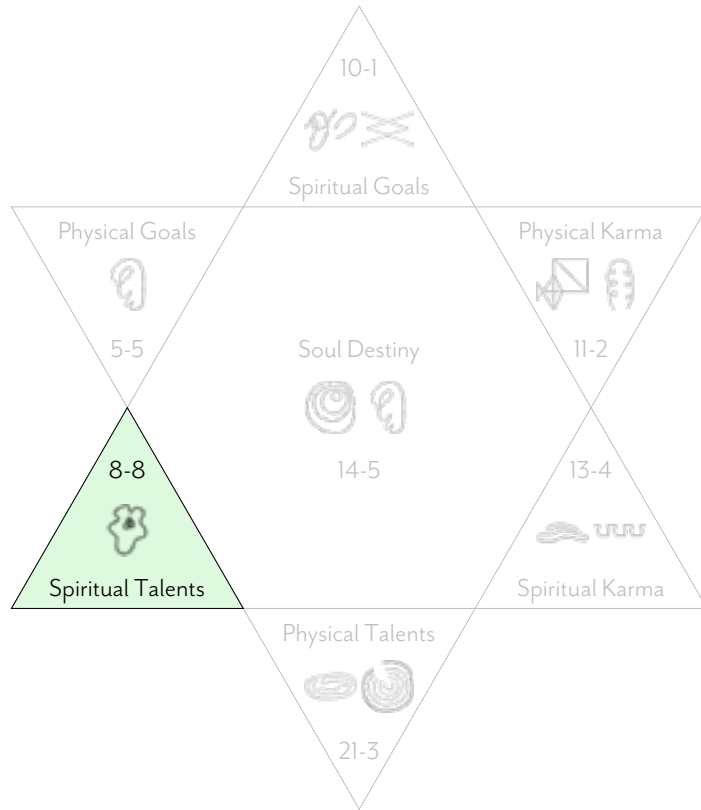

Michael William Sampson

FULL BIRTH READING (COMPLETE)

YOUR SPIRITUAL TALENTS

SPIRITUAL TALENTS

This is the set of latent abilities within your ego personality that are to be brought up into consciousness and honed into their full positive expression by working through the Spiritual Karmic issues that are activated from the moment you were born.

At the beginning of your lifetime you usually have a small element of the karmic aspect of a given number within them that needs to be worked through in order to start manifesting their positive qualities.

As the Spiritual Talent energies flow into your Spiritual Karmic aspect, their ability to overcome these karmic issues depends upon on their relative power and quality versus the karmic issues.

As the Spiritual Talents get stronger through time by working through the Spiritual Karmic issues, they allow you to start working towards manifesting your Spiritual Goals. The ability of the Spiritual Talents to help you manifest more of your Spiritual Goals depends on their relative power and quality.

This flow of energy from the Spiritual Talent aspect to the adjacent Spiritual Karma and Spiritual Goal aspects is called the "fulcrum of the talents".