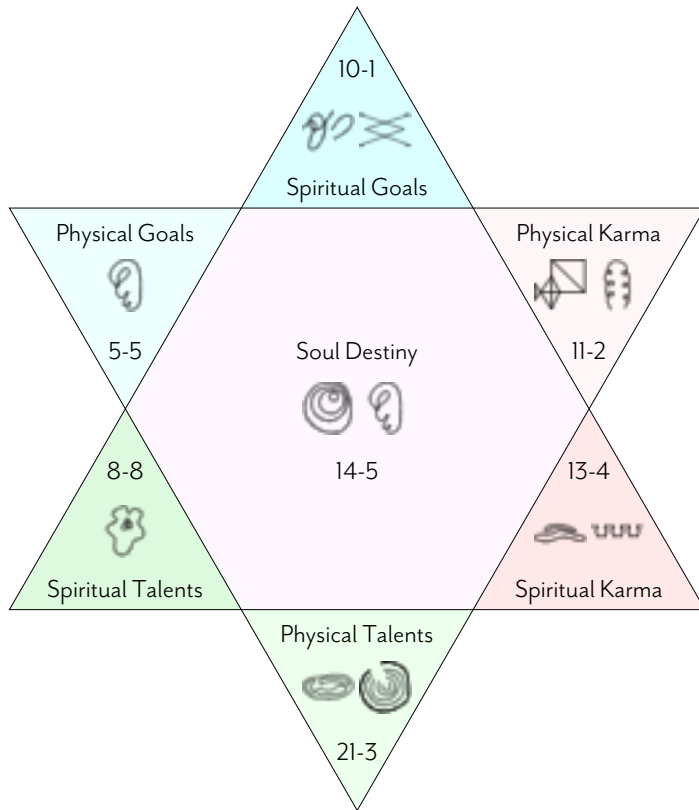

Michael William Sampson

FULL BIRTH READING (COMPLETE)

CASE STUDY - BIRTH CHART

M-I-C-H-A-E-L-W-I-L-L-I-A-M-S-A-M-P-S-O-N

CASE STUDY - INTRO

To help show you how to use your Soul Contract Reading to support you in understanding your life and how to master it, here is a case study with some examples of how to apply the lessons.

The subject of this case study is the fictional character Michael William Sampson. This is a composite name based on the real life experiences of clients we have worked with, to make this as real as possible for you. The interpretations are a selection of key points based upon the extensive in-depth layered interpretations contained in Michael's Soul Contract. They aim to give you an initial feel for the essence of what each set of aspect numbers actually means. The key points of interpretation for each number in a given aspect will also be shown.

Would you like to go deeper?

Click below or scan the QR Code to find out more about:

[Your own Birth Reading Report](#)

[Live sessions with a practitioner](#)