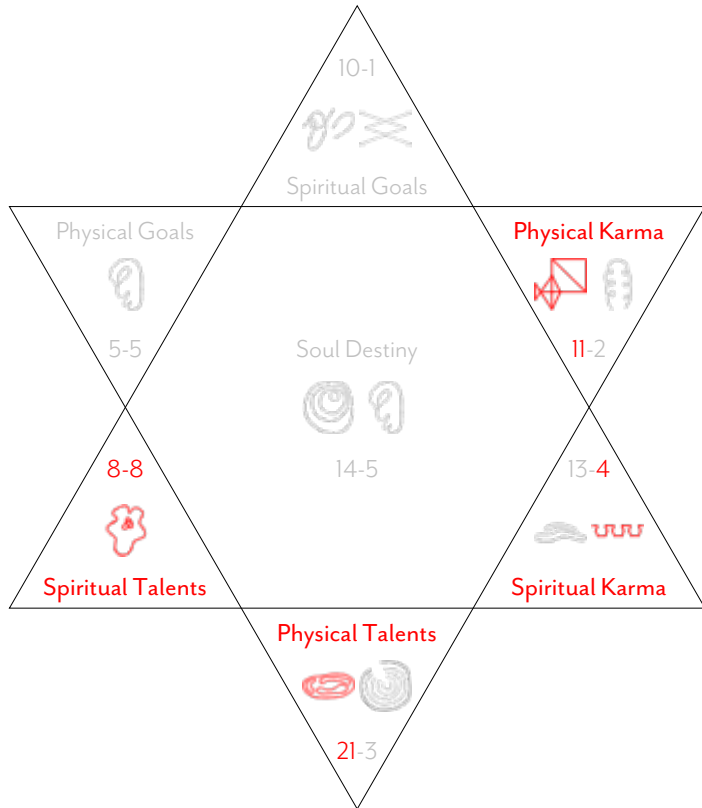

Michael William Sampson

FULL BIRTH READING (COMPLETE)

PHYSICAL VIBRATION PROFILE

M-I-C-H-A-E-L-W-I-L-L-I-A-M-S-A-M-P-S-O-N

Number Categories: **Physical**

Physical Vibration Numbers: 4, 8, 11, 21

PHYSICAL VIBRATION PROFILE

This shows you the physical numbers in your chart. These tend to have more geometric symbols associated with them and are all about how you ground, engage and relate with people and society in general on the physical Earth plane. Coming into the fullest possible positive expression of these is essential to allow the more spiritual energies in your chart to become grounded and accessible to the World.